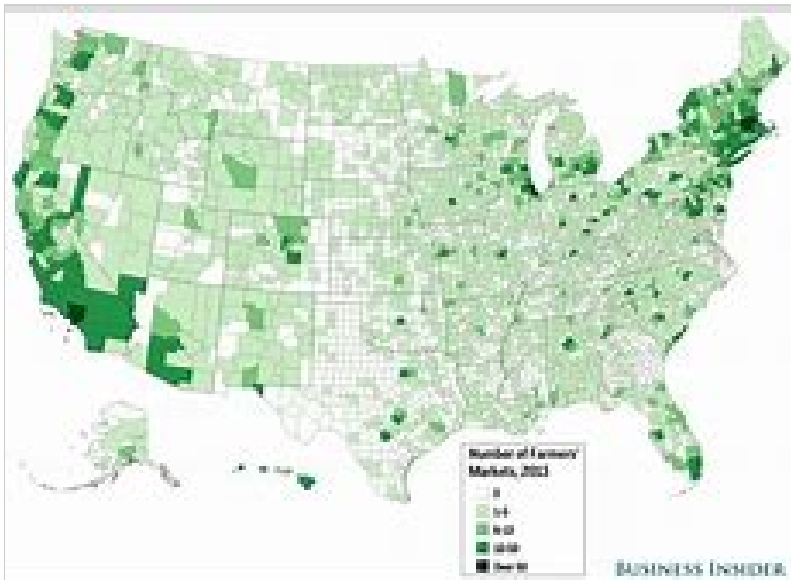

[More info](#)

Restaurant

Lain's Cider Mill

6226 Lain Road, Canisteo, New York 14823

+6073241349

OPERATING AS USUAL

[More info](#)

Fruit & Vegetable Store Landmark & Historical Place

★ 4.9 / 5.0

Belhurst Castle and Winery  ★ 4.4 / 5.0

 4069 W Lake Rd, Geneva, New York 14456

 (315) 781-0201

OPERATING AS USUAL

[More info](#)

 [Restaurant](#) [Hotel Resort](#) [Winery/Vineyard](#)

Regional Farmers Markets 📄

★ 4.6 / 5.0

+61 419 351 878

[More info](#)

Farmers Market Shopping & Retail Market

Three Brothers Wineries and Estates

📍 623 Lerch Rd, Geneva, New York 14456

☎ (315) 585-4432

DIFFERENTLY OPEN